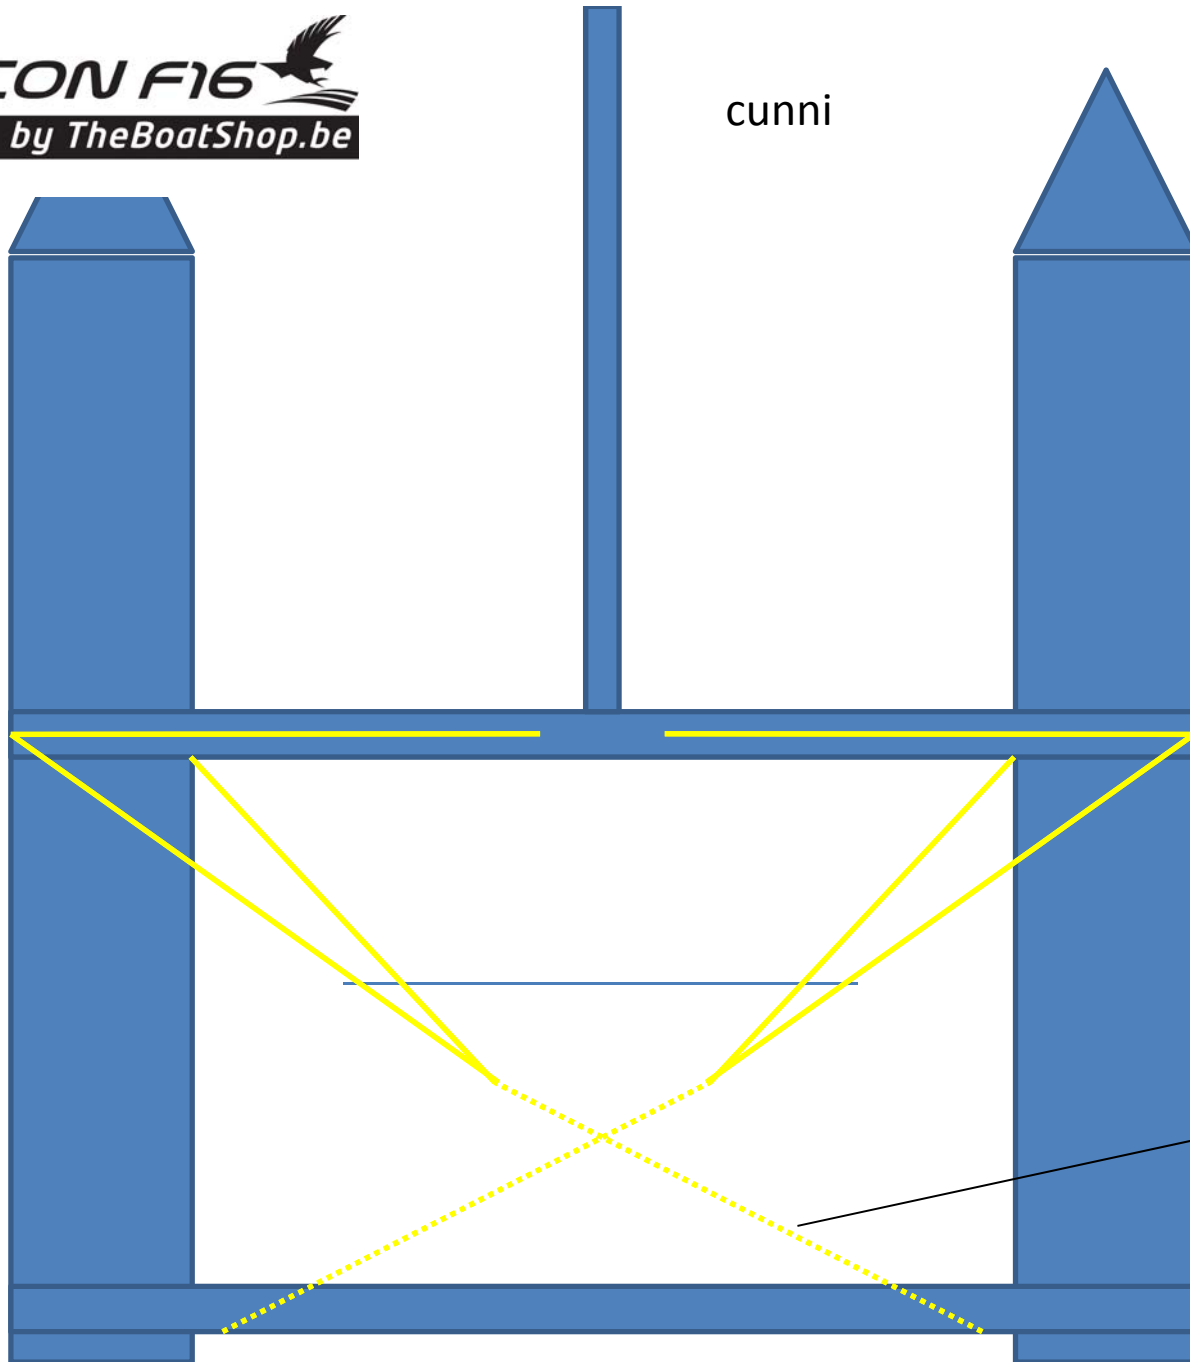

jib

120 cm (each)

cunni

175 cm (each)